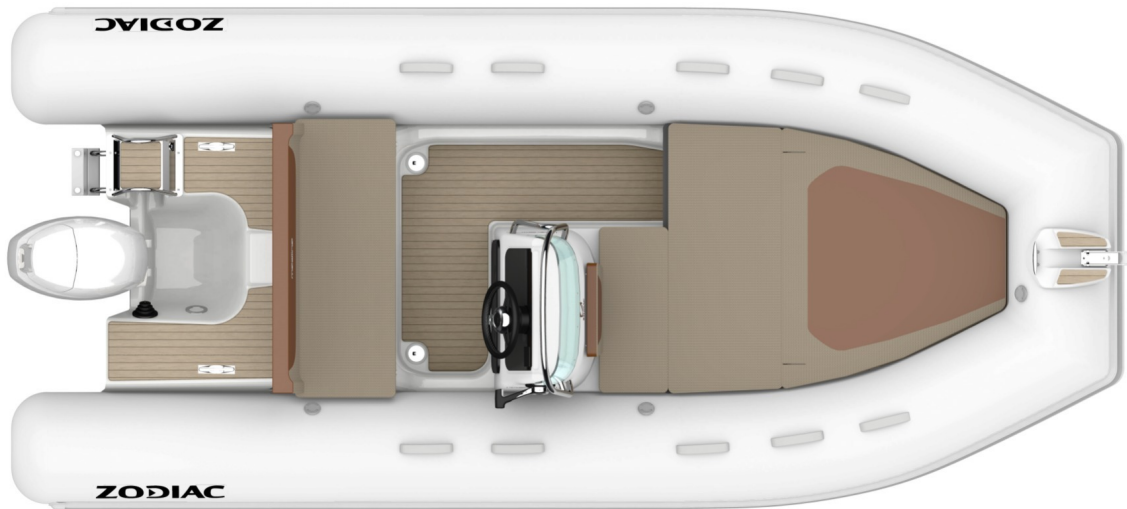

PACKS AND ACCESSORIES

COMFORT PACKAGE

Aluminium Stand, Shower Kit.

Bimini w/ Beige Fabric, PicNic Table w/

ELEGANCE PACKAGE

System, Beige EVA Deck, Bimini w/ Beige Fabric, PicNic Table w/ Aluminium Stand, Shower kit MED500, Tranceducer.

7" Garmin Navigation System, Audio Fusion

OPTIONS & ACCESSORIES

COMFORT

LOUNGE Sundeck Extension
Beige EVA Deck
Bimini w/ Beige Fabric
Shower Kit w/ 40L Soft Tank
Wooden PicNic Table with Aluminum Stand/Rear U Lounge Table

FISHING & LEISURE

Ski Mast

LIGHTING & ELECTRONICS

12V Plug / Double USB
7" Garmin Navigation System
Audio Fusion System
Audio Fusion System + 6,5" Speakers
Navigation Lights if Ski Mast
Tranceducer

HULL & DECK

Bow Back Plate (Hoisting)

OTHER

12V 240mb Inflator w/ Pressure Controller

12V 800 mb Inflator w/ 450L per min Pressure Controller
Bilge Pump Electrical Harness
Bilge Pump without Harness
Fenders
Pressure Gauge

FACTORY FITTED OPTIONS

7" Garmin Navigation System
Audio Fusion System
Beige EVA Deck
Kit Pre-Rig MERCURY MECH/SIDE/1xSC1000
Kit Pre-Rig YAMAHA MECH/SIDE/TACHO
Shower Kit w/ 40L Soft Tank
Tranceducer

TAXES

Eco contribution France 5 à 5,99m SR