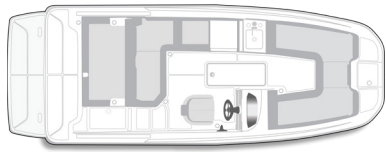

★ = POPULAR OPTION

Entertainment layout w/ integrated sink (Standard)

Engine

- ☐ 200 HP MerCruiser® ECT 4.5L MPI Sterndrive (Alpha 1 Outdrive)
- ☐ 200 HP MerCruiser® 4.5L MPI Sterndrive (Alpha 1 Outdrive)*
- ☐ 250 HP MerCruiser® ECT 4.5L MPI Sterndrive (Alpha 1 Outdrive)
- ☐ 250 HP MerCruiser® 4.5L MPI Sterndrive (Alpha 1 Outdrive)*
- ☐ High Altitude Prop

Tops

- ☐ Bimini, 6' Top w/ Boot ★
- ☐ ProArc Tower w/ Integrated Bimini Top

Canvas

- ☐ Snap-On Bow Well & Cockpit Cover ★
- ☐ Snap-On Bow Well & Cockpit Cover (Non-Windshield)

Floor Covering

- ☐ Cockpit Flooring (Gray Mat) ★
- ☐ Cockpit Flooring (Teak Mat) ★
- ☐ Snap-In Seagrass Woven Floor Covering (Teak)
- ☐ Snap-In Seagrass Woven Floor Covering (Gray)

Seats & Upholstery

- ☐ Bow Filler Cushion

Appearance Package

- ☐ Stainless Package
- ☐ Hull Sport Graphics

Lighting Package

- ☐ Exterior Lighting Package (LED Docking Lights, 2x Rear Underwater Lights)

Water Sports

- ☐ Wakeboard Rack (1x)
- ☐ Wakeboard Rack (2x)

Swim Platforms

- ☐ Extended Swim Platform Mat (Gray)
- ☐ Extended Swim Platform Mat (Teak)
- ☐ Swim Platform Extension/Color Match (Gray Mat)
- ☐ Swim Platform Extension/Color Match (Teak Mat)
- ☐ Swim Platform Extension

Windshield

- ☐ Windshield w/ Opening Center Panel & Side Wings

Convenience Options

- ☐ 7" Glass Dash Screen w/ Engine Data
- ☐ Bow Table
- ☐ Cockpit Refrigerator (12V)
- ☐ Cockpit Table
- ☐ 500 GPH Bilge Pump (Automatic) ★
- ☐ Digital Depth Indicator ★
- ☐ Portable Head
- ☐ Transom Shower w/ On-Demand Water System
- ☐ Bow Wind Block (Requires Bow Filler Cushion)
- ☐ VesselView Mobile
- ☐ Rockford Fosgate® System (4 speaker)
- ☐ Dual Battery Trays w/Switch

Fishing Accessories

- ☐ Bow Casting Platform & Seat
- ☐ Dual Battery w/ 24V Plug
- ☐ Fish Finder: Lowrance®
- ☐ Trolling Motor Bracket w/ 24V Plug
- ☐ Aerated Livewell

Trailers

- ☐ Tandem Axle Galv Trailer w/ Brakes & Swing Tongue
- ☐ Tandem Axle Painted Trailer w/ Brakes & Swing Tongue (Black)

* CANADA & INT'L